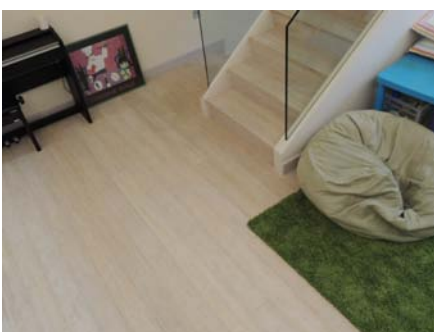

Cotton White Strand Woven Bamboo Flooring – Light, Gentle

Soon it would be summer, and it might just be the right time to renew your home. Verdee Bamboo proudly presents our colour series. The soft colour toned floorings can provide a totally different view for your home, and can keep you cool at the same time.

How does colour selection affect the temperature indoor?

According to the Federal Citizen Information Center,

dark and dull house colours absorb 70 to 90 percent of radiant energy from exposure to sunlight. In contrast, light colours reflect away most of the heat, resulting in less buildup of heat inside.

Is there any other side effects?

Normal wood floorings face problems of heat expansion, high heat absorption rate and low resistance against humidity. High heat absorption rate does not only make you feel hot when stepping on the floor with bare foot, but also causes heat

expansion. If not well installed the floorings may have to face the problem of cracking or bowing. Bamboo has a much lower heat absorption rate, which keeps the floorings cool and stable. Once installed properly it can last for a long time.

Apart from low heat absorption, the high density and special fiber structure also grants it a higher stability and lower moisture absorption rate.